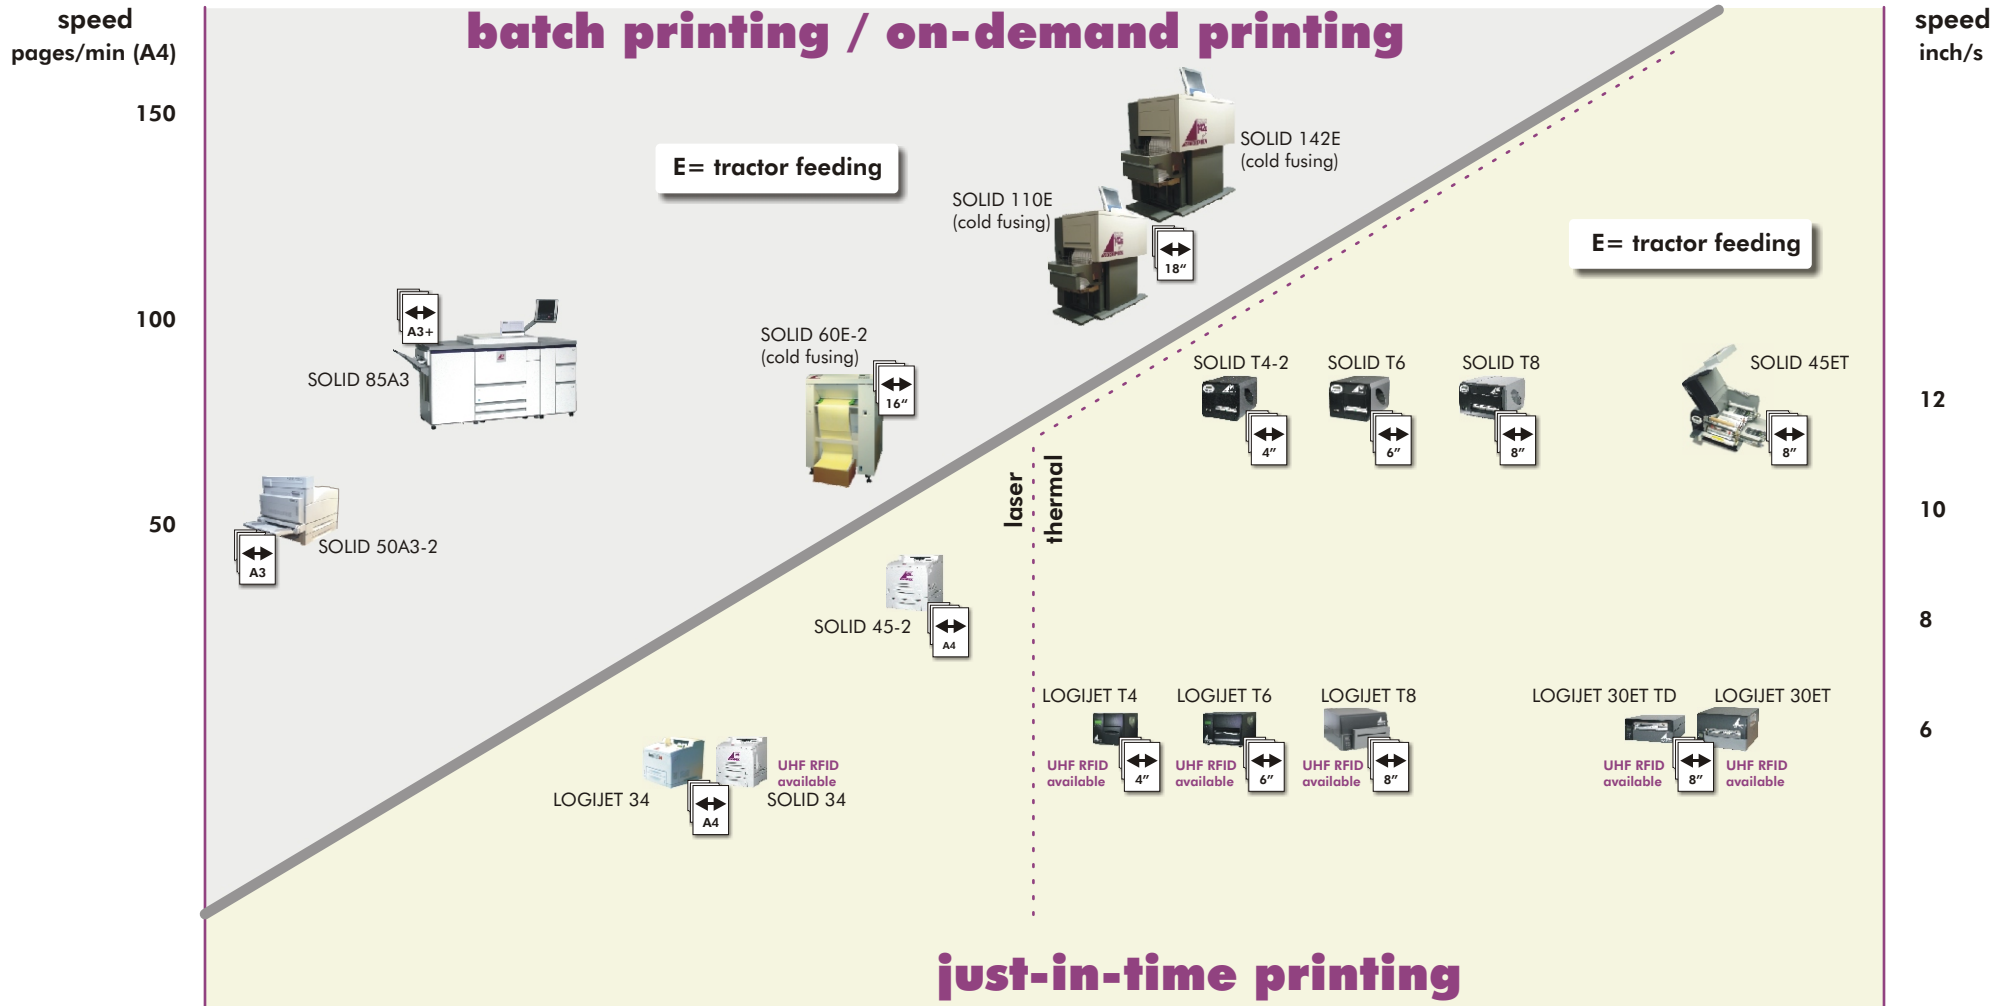

**Printing for logistics-**  
 - world's largest range of barcode printers

ZPLII • PCL5 • IPDS • IGP • CUPS • FX80 • MT600...      WINDOWS • UNIX • OS/400      SAP • AS/400

**Actual product range**